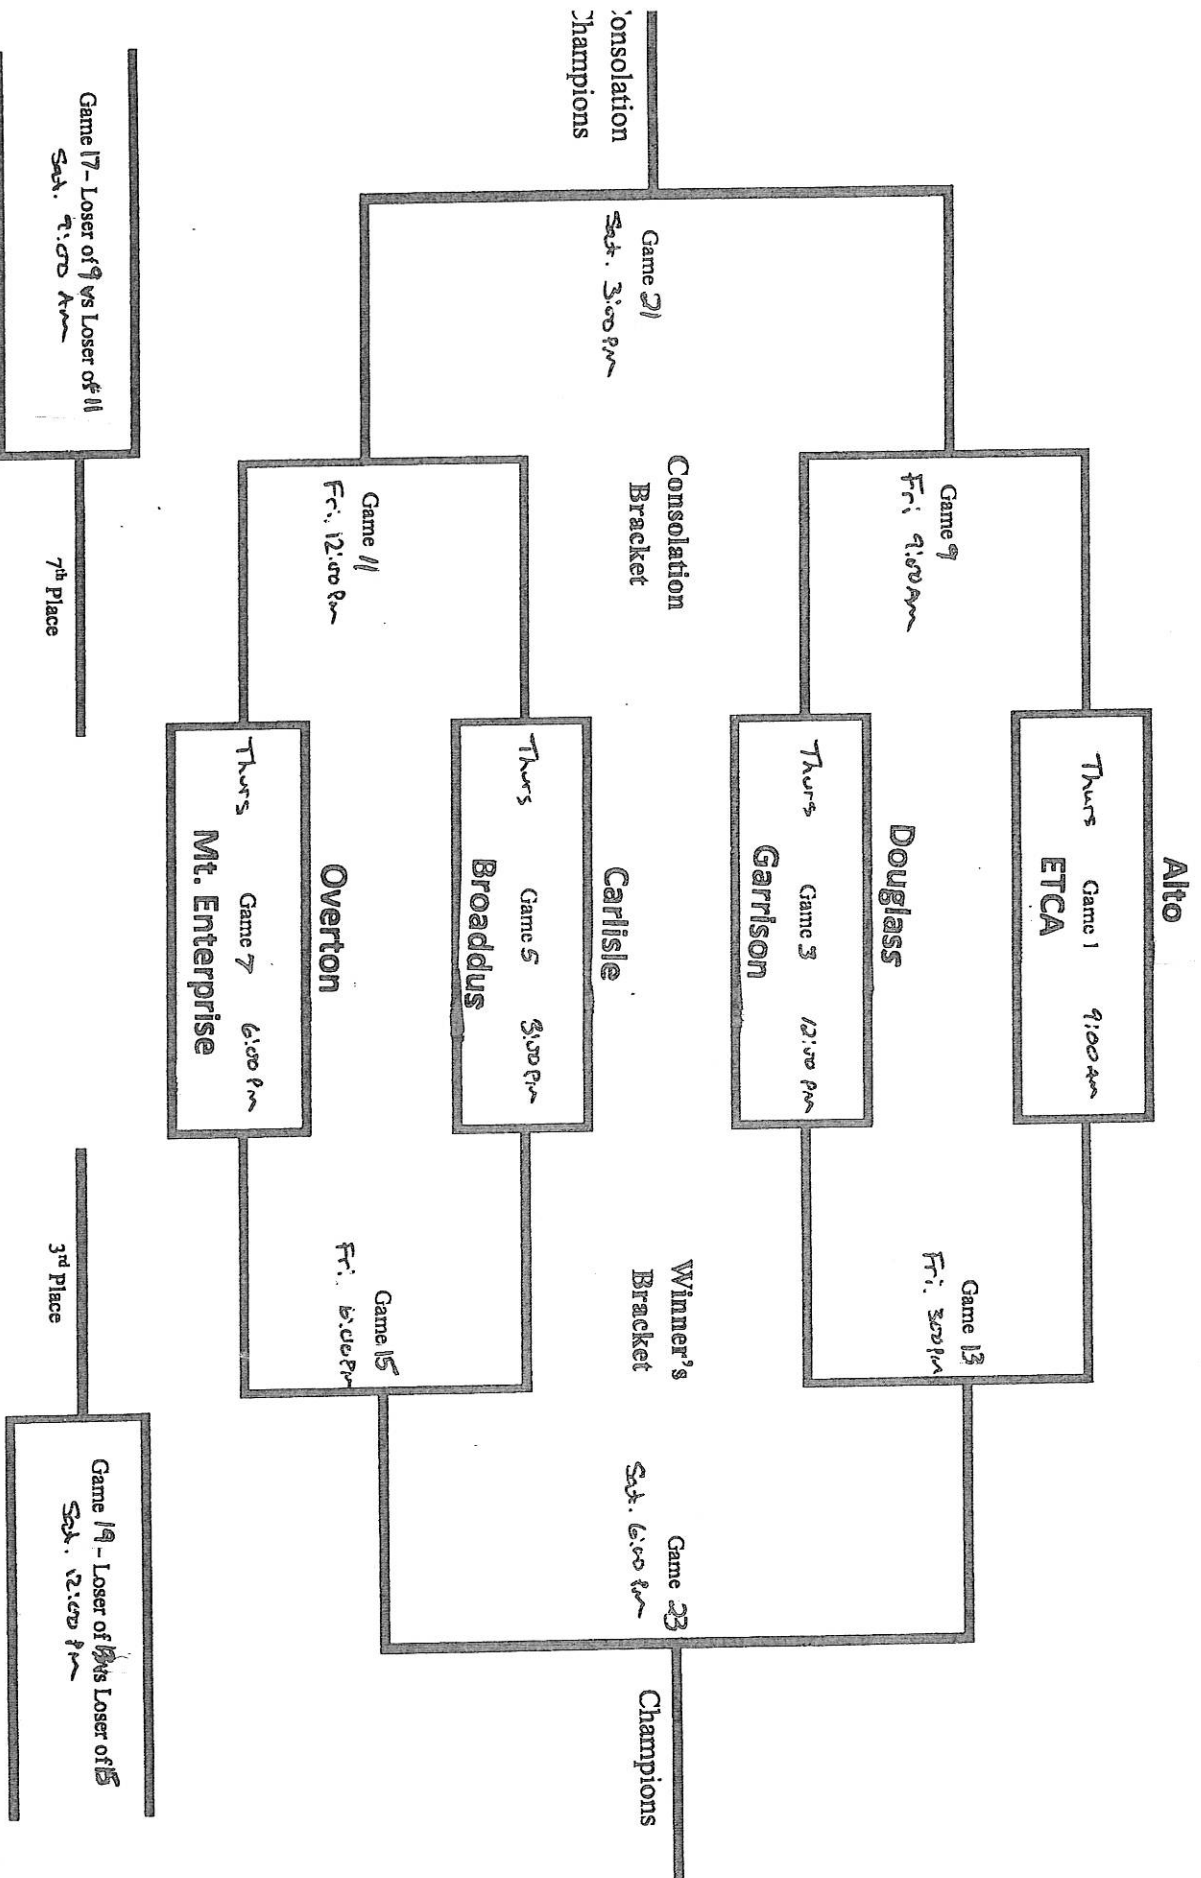

5th Annual Michael Nix Classic - Mt. Enterprise HS

Nov. 30 - Dec. 2

\*Return game tie names and will wear WHITE

**Pool A**

**Douglass**

**Brook Hill**

**Joaquin**

**Pool B**

**Alto**

**Mount Enterprise**

**Broaddus**

**Home Team is listed first and will wear white**

**Thursday**

**10:30 Douglass vs Brook hill**

**1:30 Brook hill vs Joaquin**

**4:30 Joaquin vs Douglass**